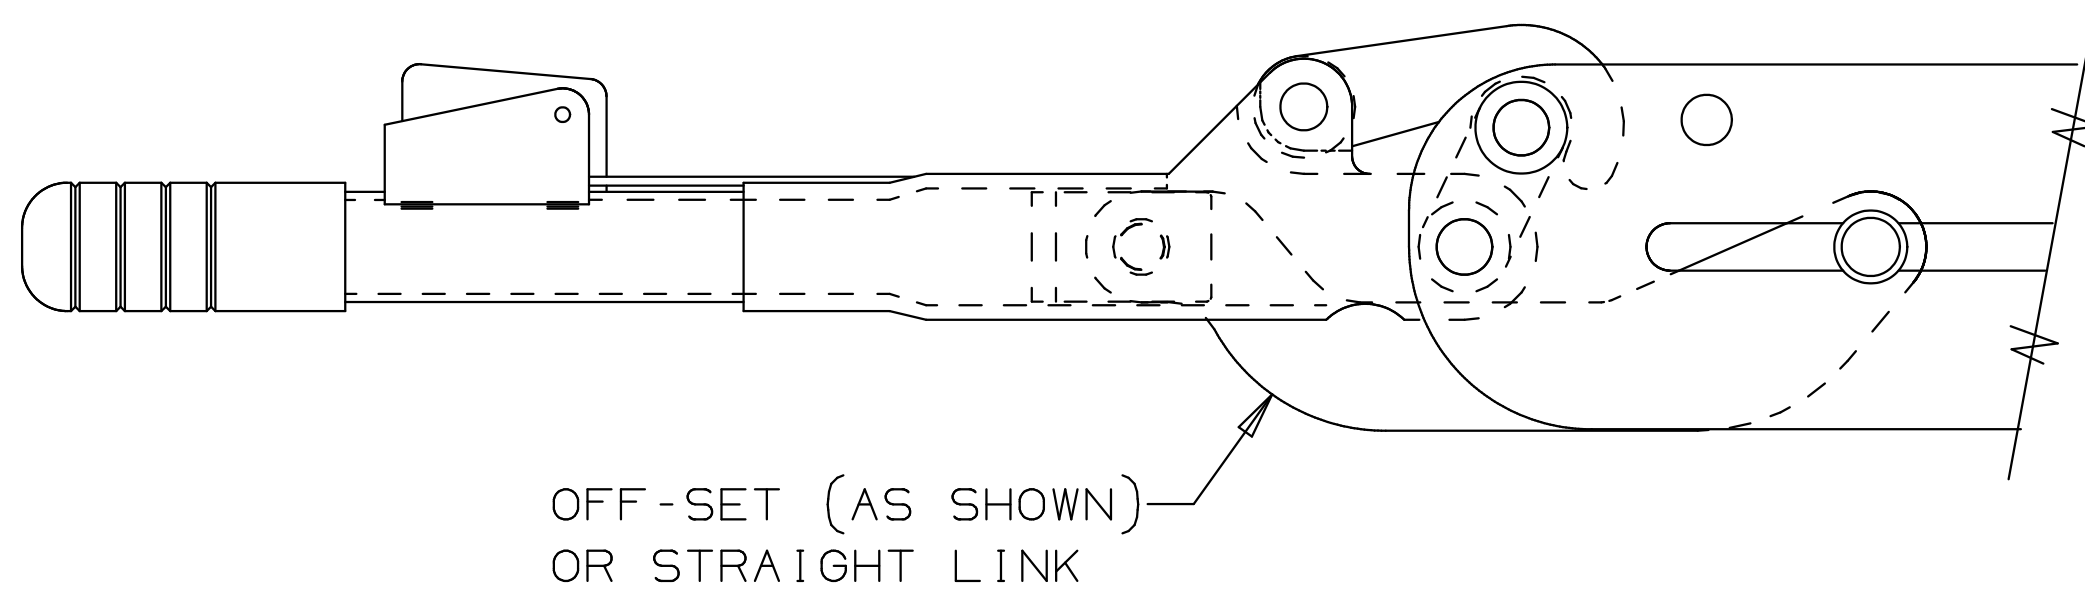

OPTIONAL CONFIGURATIONS
FOR STANDARD LEVER HANDLES

AVAILABLE LEVER LATCH OR LOCK OPTIONS
FOR ALL STANDARD HANDLE LENGTHS.

HOOK-LATCH OPTION

RATCHET AND PAWL OPTION